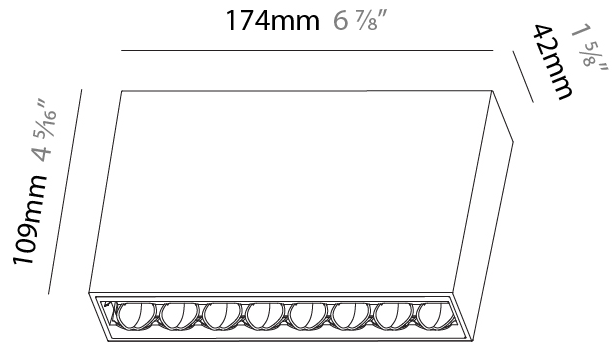

GENERAL

Series: Magiq Hollow Wallwash
Subseries: Magiq Hollow Wallwash
Brand: Prolight
Division: Architectural
Mounting Type: Surface
Mounting Location: Ceiling
Subcategory: Wallwash

PHYSICAL

Shape: Rectangle
Length (mm): 174
Length (in): 6 ⁷/₈
Width (mm): 42
Width (in): 1 ⁵/₈
Height (mm): 109
Height (in): 4 ⁵/₁₆
Light Distribution: Direct
Fixture Finish: SSR / BKV / CWI / CRY / HAB / UFT / ITA / RUA / FTG / MYG / LOD / PUS / FRO / FUP / KIA / POP / BLS / SPG / MEY / GOH / GUM / CHC / COM / ABZ / JAG / OBR / MOS / ROR
Holder Finish: WHI / BLK
Fixture Material: Aluminum Die Cast

ELECTRICAL

Lamp Type: LED (Zhaga Standard)
Input Wattage (W): 19
Total Output Wattage (W): 17.3
Dimming: Tri-Mode (Non-Dimming and Phase Dimming (120Vac only) and 0-10V Dimming)
Driver Included: Yes
Driver Location: Integrated
Driver Type: Constant Current - Universal
Driver Class: Class 1
Input Voltage (V): 120 - 277
Constant Current (MA): 700mA

LED

Number of LEDs: 4
Color Temperature (°K): 2700 / 3000 / 3500 / 4000
Max. Delivered Lumen (lm): 1270 / 1270 / 1513 / 1544
Nominal Lumen (lm): 1492 / 1492 / 1778 / 1814
CRI: >90 CRI
Efficiency (%): 80
Lamp Life (hrs): 50000

OPTICAL

Adjustability: Fixed

RATINGS AND CERTIFICATIONS

Certified By: Certified for North American Standards
IP rating: IP20