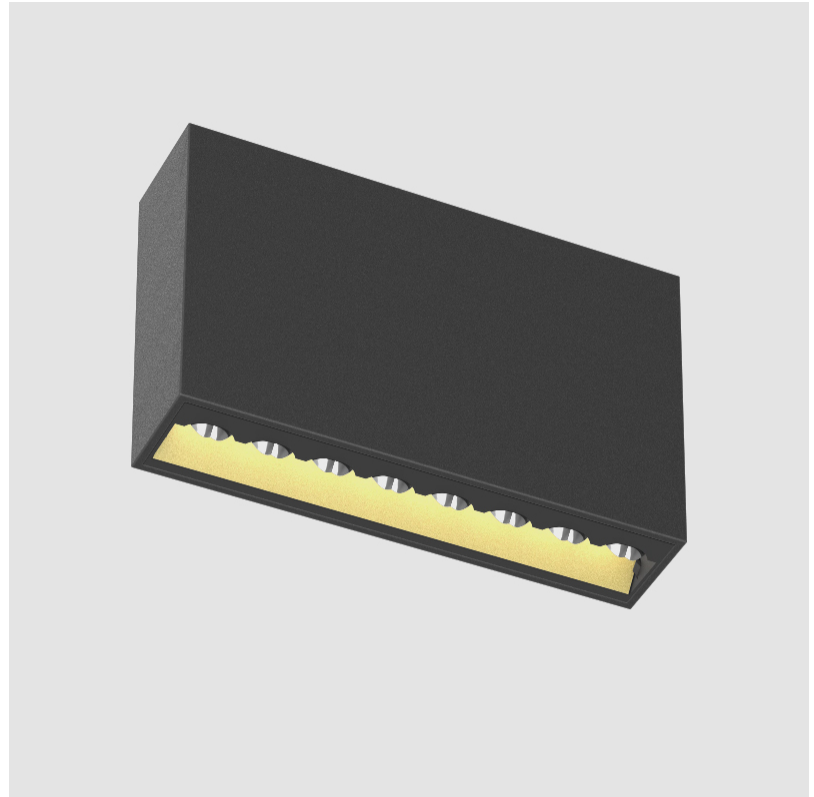

OPTICAL

Adjustability: Fixed

RATINGS AND CERTIFICATIONS

Certified By: Certified for North American Standards
 IP rating: IP20

MAGIQ HOLLOW WALLWASH SURFACE

A3D188-

PROJECT _____

TYPE _____